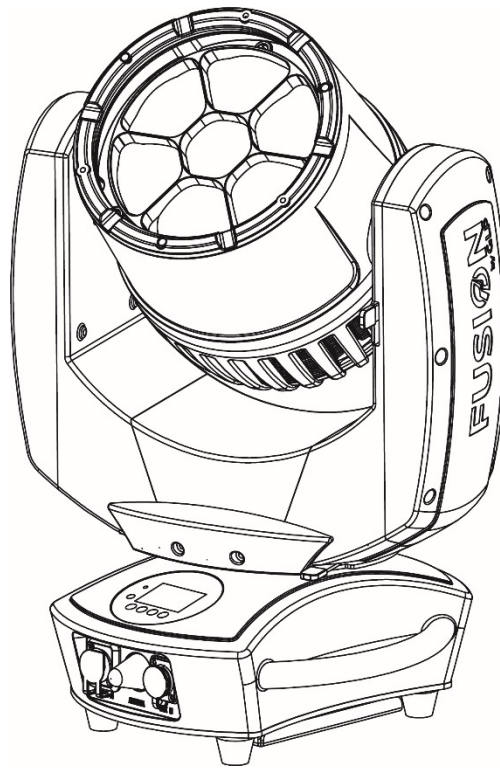

FUSION
by GLP

Fusion EXO Wash 30

DMX Channel Index

Software version V1.0.00

GLP® Fusion EXO Wash DMX Channel Index – Revision A

This document covers fixture software version V1.0.00

© 2019 German Light Products GmbH. All rights reserved.