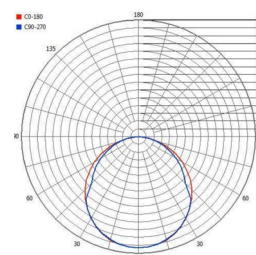

LIGHT DATA

Rated Power	10.8 W
Power Consumption	11 W
Input Voltage	DC 24 V
Luminous Flux	545 lm
Luminous Efficacy	50.4 lm/W
Color Temperature	4,900 K
Color Designation	neutral white
Color Rendering Index	86 Ra (CRI)
Beam Angle	110 Degrees
Connection	M8 Socket, 3-pin
LED Lifetime	> 50,000 h
LED Type	LED-Modul SMD
LED Number	32
Dimmable	Yes, with dimmable power supply

MOUNTING

8mm channel for fasteners on rear

ADDITIONAL DATA

Protection Rating	equals IP 67
Operating Temperature	-10°C to +50°C
Gross Weight	365 g
Ned Weight	250 g
Energy Efficiency Class	A
Energy Efficiency Index	0.26
Weighted Energy Consumption	11 kWh/1,000h

TENDER TEXT

Product Profile / Display luminaire; Material Aluminium; Color Silver matt; Rated Power in Watt 10.8; Power Consumption in Watt 11; Input Voltage in Volt DC 24; Luminous Flux in Lumen 545; Luminous Efficacy in Lumen/Watt 50.4; Color Temperature in Kelvin 4,900; Color Designation neutral white; Color Rendering Index Ra (CRI) 86; TLCl (Qa) 74; Beam Angle in Degrees 110; Connection DC Socket 3-pin; LED Lifetime in Hours > 50,000; LED Type LED-Modul SMD (fixed); LED Number 32; Dimmable with LED dimmable power supply; Protection Rating equals IP 67; Operating Temperature -10°C to +50°C; Total Length in mm 430; Total Width in mm 23; Total Height in mm 23; Channel for fasteners (Rear) in mm 8; Gross Weight in g 365; Ned Weight in g 250; Energy Efficiency Class; Energy Efficiency Index 0.27; Weighted Energy Consumption in kWh/1,000h 11

FEATURES

LIGHT DISTRIBUTION

DIMENSION

Total Length	430 mm
Total Width	23 mm
Total Height	23 mm