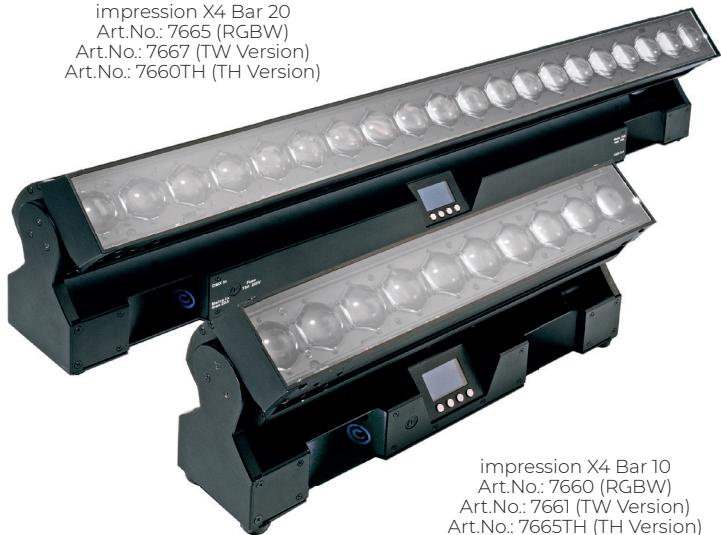

impression X4 Bar 20
Art.No.: 7665 (RGBW)
Art.No.: 7667 (TW Version)
Art.No.: 7660TH (TH Version)

impression X4 Bar 10
Art.No.: 7660 (RGBW)
Art.No.: 7661 (TW Version)
Art.No.: 7665TH (TH Version)

impression

X4 BAR

IMPRESSION X4 BAR

LIGHT SOURCE

LED-Type	Osram Ostar
LED count X4 Bar 10	10
LED count X4 Bar 20	20
LED-Colors	RGBW CwWw (TW Version) RGRY (TH Version)

OPTICAL SYSTEM

Min. Zoom	7°
Max. Zoom	50°

MOVEMENT

Tilt	210°
------	------

DIMENSIONS & WEIGHT IMPRESSION X4 BAR 10

Width	100 mm / 3.9 in
Length	500 mm / 19.6 in
Height	240 mm / 9.4 in
Weight	8 kg / 17.6 lbs

IMPRESSION X4 BAR 20

Width	100 mm / 3.9 in
Length	1000 mm / 39.4 in
Height	240 mm / 9.4 in
Weight	16 kg / 35.3 lbs