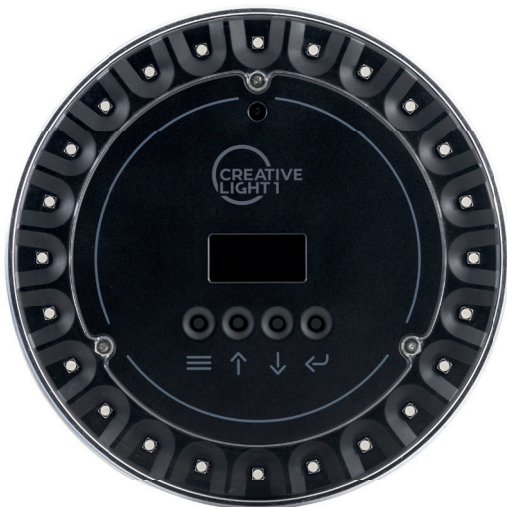

-GLP-

**CREATIVE
LIGHT 1**

**CREATIVE
LIGHT 1+**

CREATIVE LIGHT 1

LIGHT SOURCE

LED-Type	RGB LED
LED Count	24
Lifetime	50,000 h

EFFECTS

2 Layer Pattern-FX-Engine
Three dynamic Pattern Macros (Strobe, Static, Dynamic)
Sound2Light Feature via integrated microphone

ELECTRICAL SPECIFICATIONS

Battery Type	Lithium Ion
	10,000 mAh / 3.7 V
Power Input	5 V DC
Max. Power (@ 230V)	2 A @ 5 V DC

CONNECTIONS

Power connection	USB-C, 2x charging ports
------------------	--------------------------

CONTROL AND PROGRAMMING

Control Protocols	Creative Light 1	monochrome OLED Display, 4 Button Menu Navigation
	Creative Light 1 Plus	monochrome OLED Display, 4 Button Menu Navigation, Lumenradio CRMX (DMX)

DIMENSIONS & WEIGHT

Height	32 mm / 1.26 in
Diamater	156.5 mm / 6.61 in
Weight	570 g / 1.26 lbs
Weight Front Screen	35 g / 0.08 lbs